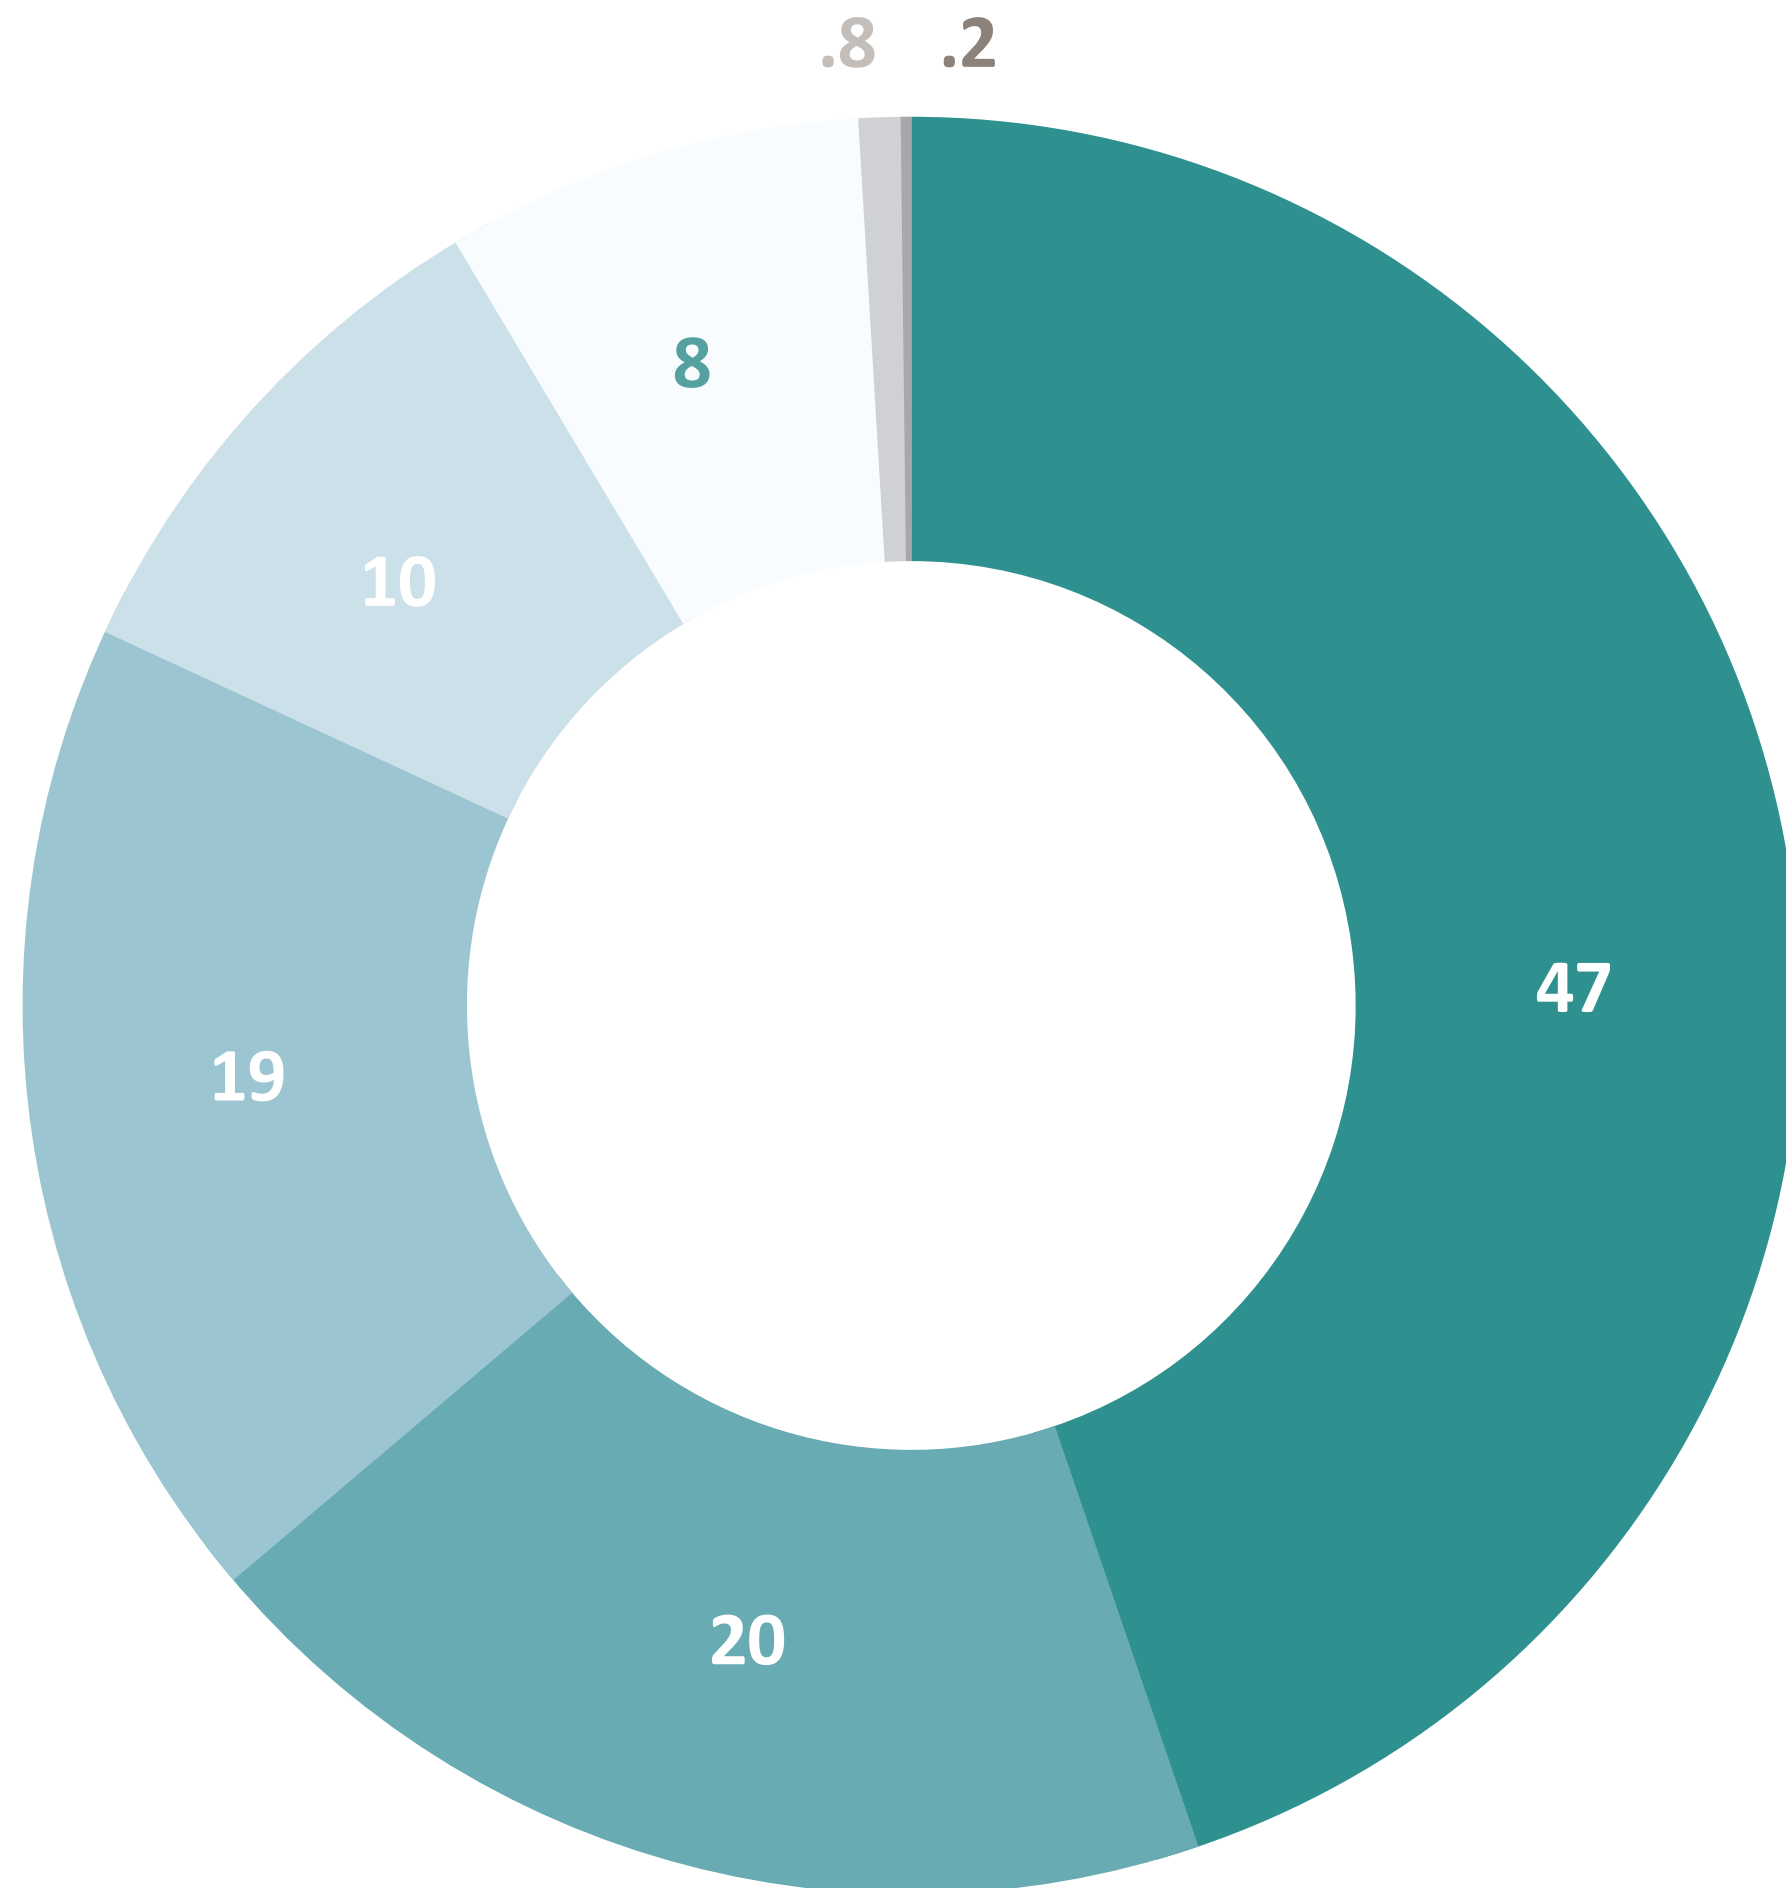

NEARLY HALF OF OUR 2021 CORPS MEMBERS IDENTIFY AS A PERSON OF COLOR

47% White

20% Latinx

19% Black

10% Multi-Ethnic/Multi-Racial

8% AAPI

.8% American Indian or
Alaska Native

.2% Another Race/Ethnicity